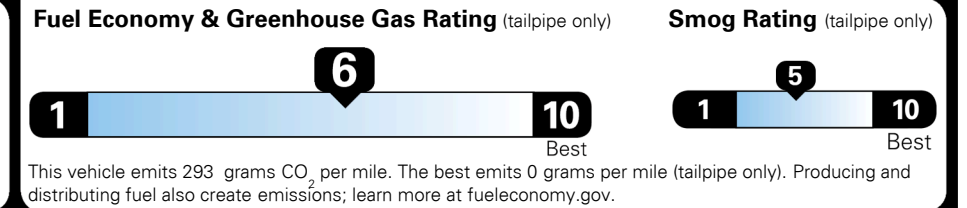

Actual results will vary for many reasons, including driving conditions and how you drive and maintain your vehicle. The average new vehicle gets 28 MPG and costs $9,750 to fuel over 5 years. Cost estimates are based on 15,000 miles per year at $ 3.60 per gallon. MPGe is miles per gasoline gallon equivalent. Vehicle emissions are a significant cause of climate change and smog.

fueleconomy.gov

Calculate personalized estimates and compare vehicles

GOVERNMENT 5-STAR SAFETY RATINGS

Overall Vehicle Score ★★★★★

Based on the combined rating of frontal, side and rollover. Should ONLY be compared to other vehicles of similar size and weight.

Frontal Driver ★★★★★

Crash Passenger ★★★★★

Based on the risk of injury in a frontal impact. Should ONLY be compared to other vehicles of similar size and weight.

Side Front seat ★★★★★

Crash Rear seat ★★★★★

Star ratings based on the risk of injury in a side impact.

Rollover ★★★★★

Star ratings based on the risk of rollover in a single-vehicle crash.

Star ratings range from 1 to 5 stars (★★★★★) with 5 being the highest.

Source: National Highway Traffic Safety Administration (NHTSA).

www.safercar.gov or 1-888-327-4236

Manufacturer's suggested retail price includes Manufacturer's recommended pre-delivery service. License and title fees, state and local taxes and other dealer installed options and accessories are not included in the manufacturer's suggested retail price.

PARTS CONTENT INFORMATION

FOR VEHICLES IN THIS CAR LINE U.S./CANADIAN PARTS CONTENT: 60 %

MAJOR SOURCES OF FOREIGN PARTS: KOREA: 30%

NOTE: PARTS CONTENT DOES NOT INCLUDE FINAL ASSEMBLY, DISTRIBUTION, OR OTHER NON-PARTS COSTS.

FOR THIS VEHICLE FINAL ASSEMBLY POINT: WEST POINT, GA, USA

COUNTRY OF ORIGIN

ENGINE: USA

TRANSMISSION: USA