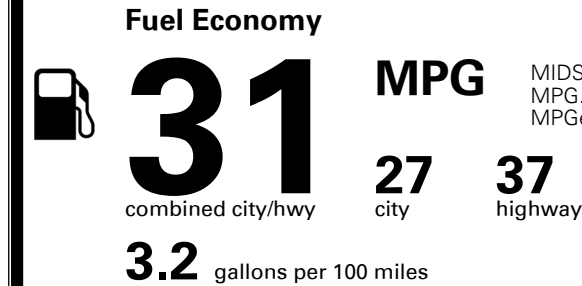

TOTAL ADDITIONAL WEIGHT: 13.9

EPA DOT Fuel Economy and Environment

Gasoline Vehicle

MIDSIZE CARS range from 15 to 132 MPG. The best vehicle rates 140 MPGe.

You save \$1,000
 in fuel costs over 5 years compared to the average new vehicle.