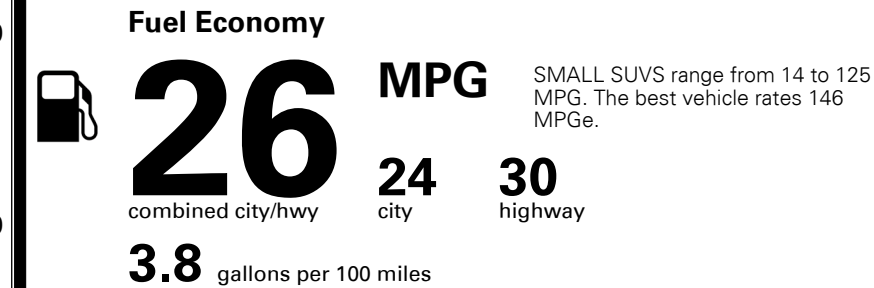

MANUFACTURER'S SUGGESTED RETAIL PRICE ▶

$ 30,490.00

ADDITIONAL INSTALLED EQUIPMENT:
(In addition to or in place of standard features)
LX AWD Convenience Package $800.00
- Outside Mirror LED Turn Signal Indicators
- Power Driver's Seat w/ Power Lumbar
- Blind-Spot Collision Warning
- Rear Cross-Traffic Collision-Avoidance Assist
- Safe Exit Warning
All Weather Floor Mats $220.00

MSRP INCLUDING OPTIONS $ 31,510.00

INLAND FREIGHT AND HANDLING $ 1,445.00

TOTAL MANUFACTURER'S SUGGESTED RETAIL PRICE ▶ $ 32,955.00

EPA DOT Fuel Economy and Environment