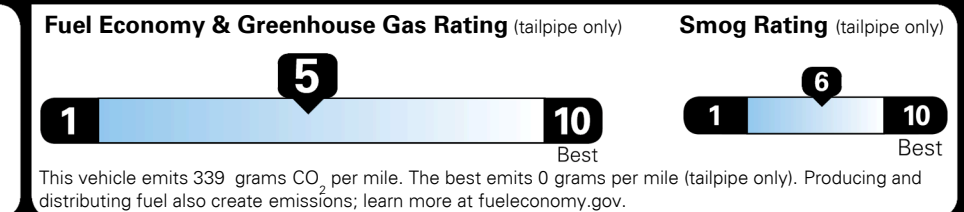

Gasoline Vehicle

You spend $1,000 more in fuel costs over 5 years compared to the average new vehicle.

Annual fuel cost $1,900

Actual results will vary for many reasons, including driving conditions and how you drive and maintain your vehicle. The average new vehicle gets 29 MPG and costs $8,500 to fuel over 5 years. Cost estimates are based on 15,000 miles per year at $ 3.30 per gallon. MPGe is miles per gasoline gallon equivalent. Vehicle emissions are a significant cause of climate change and smog.

fueleconomy.gov
Calculate personalized estimates and compare vehicles

Smartphone QR Code