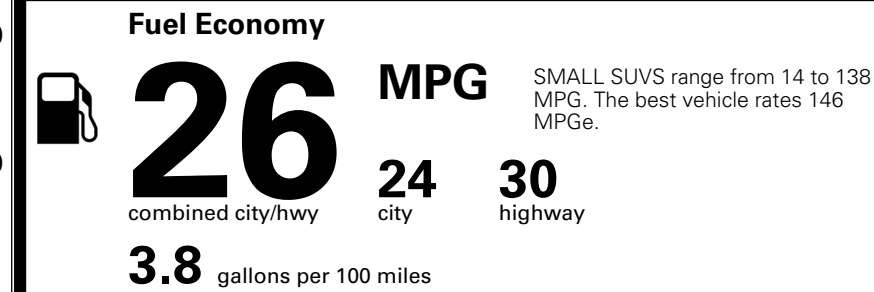

MSRP INCLUDING OPTIONS \$34,790.00

INLAND FREIGHT AND HANDLING \$1,495.00

TOTAL MANUFACTURER'S SUGGESTED RETAIL PRICE ▶ \$36,285.00

EPA DOT Fuel Economy and Environment

Gasoline Vehicle

You spend \$1,000 more in fuel costs over 5 years compared to the average new vehicle.