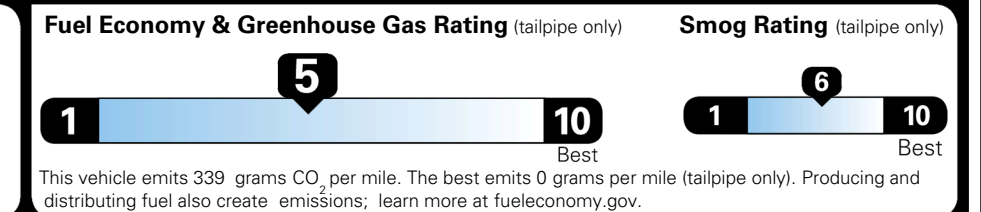

Gasoline Vehicle

You spend $1,000 more in fuel costs over 5 years compared to the average new vehicle.

Annual fuel cost $1,900

Actual results will vary for many reasons, including driving conditions and how you drive and maintain your vehicle. The average new vehicle gets 29 MPG and costs $8,500 to fuel over 5 years. Cost estimates are based on 15,000 miles per year at $ 3.30 per gallon. MPGe is miles per gasoline gallon equivalent. Vehicle emissions are a significant cause of climate change and smog.

fueleconomy.gov
Calculate personalized estimates and compare vehicles