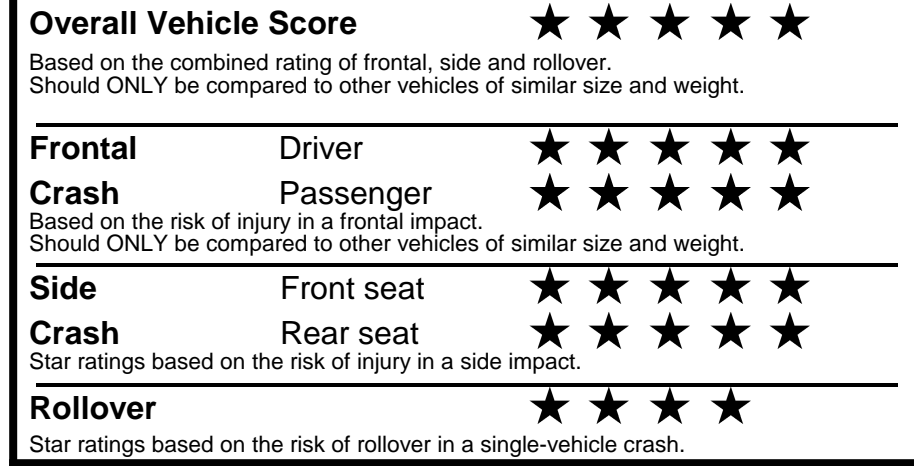

fueleconomy.gov
 Calculate personalized estimates and compare vehicles

GOVERNMENT 5-STAR SAFETY RATINGS

PARTS CONTENT INFORMATION

FOR VEHICLES IN THIS CAR LINE U.S./CANADIAN PARTS CONTENT: 55 %

MAJOR SOURCES OF FOREIGN PARTS: KOREA: 30%