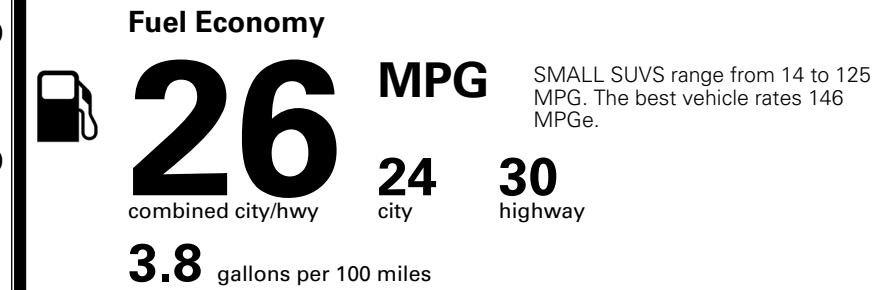

\$ 33,090.00

\$1,500.00

\$200.00

MSRP INCLUDING OPTIONS \$ 34,790.00

INLAND FREIGHT AND HANDLING \$ 1,495.00

TOTAL MANUFACTURER'S SUGGESTED RETAIL PRICE ▶ \$ 36,285.00

EPA DOT Fuel Economy and Environment

Gasoline Vehicle