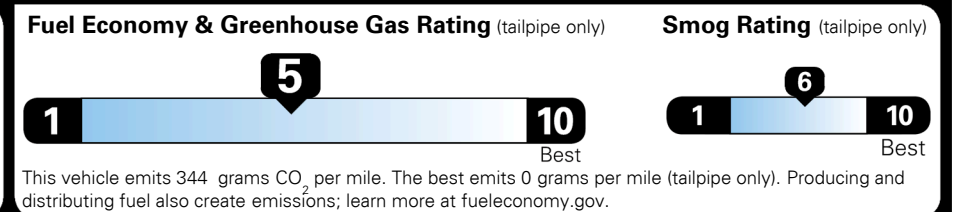

Actual results will vary for many reasons, including driving conditions and how you drive and maintain your vehicle. The average new vehicle gets 28 MPG and costs $9,500 to fuel over 5 years. Cost estimates are based on 15,000 miles per year at $ 3.50 per gallon. MPGe is miles per gasoline gallon equivalent. Vehicle emissions are a significant cause of climate change and smog.

fueleconomy.gov

Calculate personalized estimates and compare vehicles