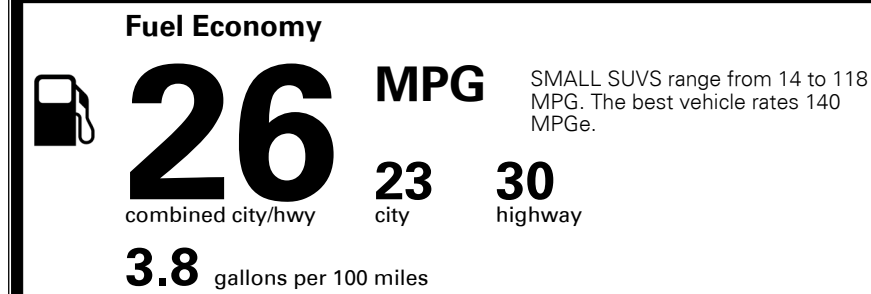

WARRANTY

10 Year/100,000 Mile Limited Powertrain Warranty
5 Year/60,000 Mile Limited Basic Warranty
5 Year/60,000 Mile Roadside Assistance

*Additional terms and conditions apply.

**Kia Connect may be currently unavailable for some Model Year 2022 and newer vehicles sold or purchased in Massachusetts; please see owners.kia.com for more information.

NOTE: When you purchase this vehicle, Kia America, Inc. collects personal information you provide to the dealership. For information on our collection and use of personal information and your rights, please see our Privacy Policy on www.kia.com.

MANUFACTURER'S SUGGESTED RETAIL PRICE ▶

$ 38,290.00

COMPARE X-PRO PRESTIGE AWD FEATURES

Added to/in place of standard X-PRO AWD features

- LED Rear Combination Lights
- Blind-Spot View Monitor
- Surround View Monitor
- Parking Collision-Avoidance Assist - Reverse
- Parking Distance Warning - Forward
- Power Front Passenger Seat
- Ventilated Front Seats

Included
Included
Included
Included
Included
Included
Included

ADDITIONAL INSTALLED EQUIPMENT:

(In addition to or in place of standard features)
Glacial White Pearl / Black Roof Paint
All Weather Floor Mats

$395.00
$195.00

MSRP INCLUDING OPTIONS

$ 38,880.00

INLAND FREIGHT AND HANDLING

$ 1,395.00

TOTAL MANUFACTURER'S SUGGESTED RETAIL PRICE ▶

$ 40,275.00

TOTAL ADDITIONAL WEIGHT: 4.4

EPA DOT Fuel Economy and Environment

Gasoline Vehicle

You spend $500 more in fuel costs over 5 years compared to the average new vehicle.

Annual fuel cost $2,000