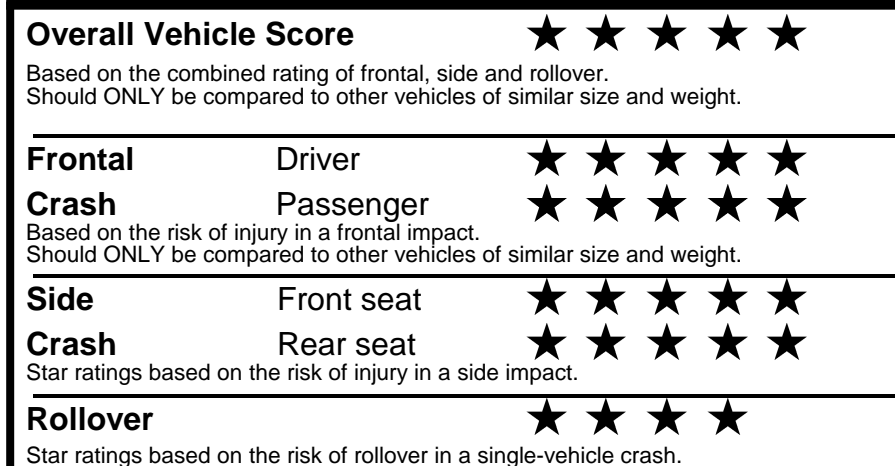

fueleconomy.gov

Calculate personalized estimates and compare vehicles

GOVERNMENT 5-STAR SAFETY RATINGS

Star ratings range from 1 to 5 stars (★★★★★) with 5 being the highest.
 Source: National Highway Traffic Safety Administration (NHTSA).
www.safercar.gov or 1-888-327-4236