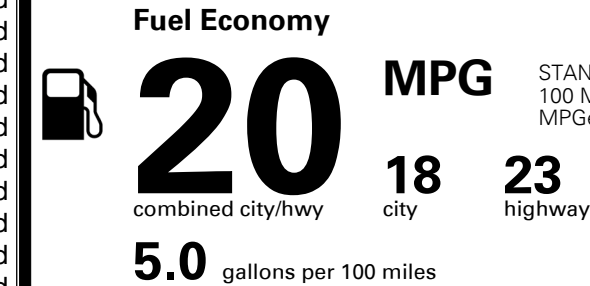

EPA DOT Fuel Economy and Environment

Gasoline Vehicle

STANDARD SUVs range from 11 to 100 MPG. The best vehicle rates 140 MPGe.

You spend
$3,500
more in fuel costs
over 5 years
compared to the
average new vehicle.

Annual fuel cost
$2,600