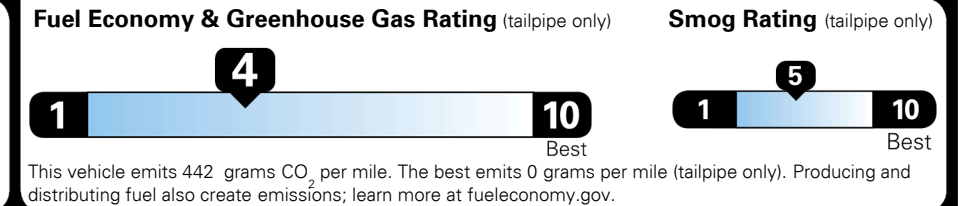

Actual results will vary for many reasons, including driving conditions and how you drive and maintain your vehicle. The average new vehicle gets 28 MPG and costs $9,500 to fuel over 5 years. Cost estimates are based on 15,000 miles per year at $ 3.50 per gallon. MPGe is miles per gasoline gallon equivalent. Vehicle emissions are a significant cause of climate change and smog.

fueleconomy.gov

Calculate personalized estimates and compare vehicles

GOVERNMENT 5-STAR SAFETY RATINGS

Overall Vehicle Score Not Rated

Based on the combined rating of frontal, side and rollover.
Should ONLY be compared to other vehicles of similar size and weight.

Frontal Driver Not Rated

Crash Passenger Not Rated

Based on the risk of injury in a frontal impact.
Should ONLY be compared to other vehicles of similar size and weight.

Side Front seat Not Rated

Crash Rear seat Not Rated

Star ratings based on the risk of injury in a side impact.

Rollover Not Rated

Star ratings based on the risk of rollover in a single-vehicle crash.

Star ratings range from 1 to 5 stars (★★★★★) with 5 being the highest.

Source: National Highway Traffic Safety Administration (NHTSA).

www.safercar.gov or 1-888-327-4236

Manufacturer's suggested retail price includes Manufacturer's recommended pre-delivery service. License and title fees, state and local taxes and other dealer installed options and accessories are not included in the manufacturer's suggested retail price.

PARTS CONTENT INFORMATION

FOR VEHICLES IN THIS CAR LINE U.S./CANADIAN PARTS CONTENT: 60 %

MAJOR SOURCES OF FOREIGN PARTS: KOREA: 30%

NOTE: PARTS CONTENT DOES NOT INCLUDE FINAL ASSEMBLY, DISTRIBUTION, OR OTHER NON-PARTS COSTS.

FOR THIS VEHICLE FINAL ASSEMBLY POINT: WEST POINT, GA, USA

COUNTRY OF ORIGIN

ENGINE (MOTOR): KOREA

TRANSMISSION: USA