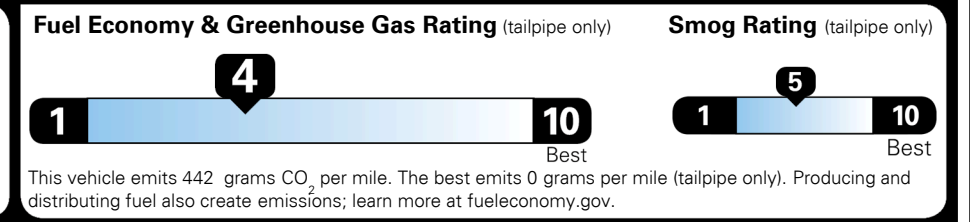

EPA DOT Fuel Economy and Environment

Gasoline Vehicle

You spend **\$3,500** more in fuel costs over 5 years compared to the average new vehicle.

Annual fuel cost **\$2,600**

Actual results will vary for many reasons, including driving conditions and how you drive and maintain your vehicle. The average new vehicle gets 28 MPG and costs \$9,500 to fuel over 5 years. Cost estimates are based on 15,000 miles per year at \$ 3.50 per gallon. MPGe is miles per gasoline gallon equivalent. Vehicle emissions are a significant cause of climate change and smog.