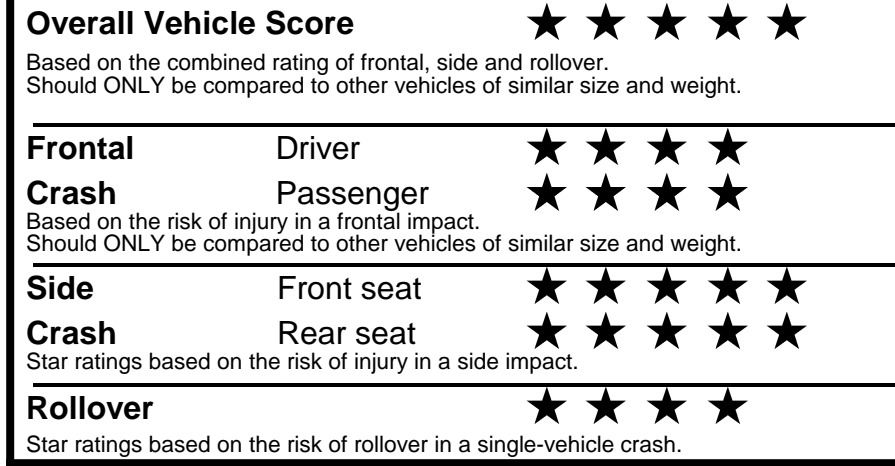

fueleconomy.gov

Calculate personalized estimates and compare vehicles

GOVERNMENT 5-STAR SAFETY RATINGS

Star ratings range from 1 to 5 stars (★★★★★) with 5 being the highest.
 Source: National Highway Traffic Safety Administration (NHTSA).
www.safercar.gov or 1-888-327-4236