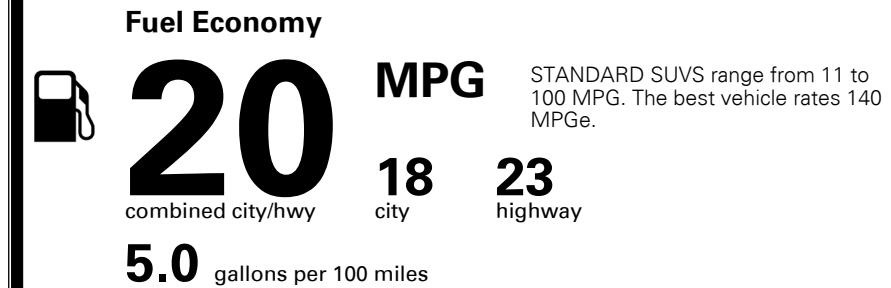

EPA DOT Fuel Economy and Environment

Gasoline Vehicle

You spend **\$3,500** more in fuel costs over 5 years compared to the average new vehicle.

Annual fuel cost **\$2,600**

Actual results will vary for many reasons, including driving conditions and how you drive and maintain your vehicle. The average new vehicle gets 28 MPG and costs \$9,500 to fuel over 5 years. Cost estimates are based on 15,000 miles per year at \$ 3.50 per gallon. MPGe is miles per gasoline gallon equivalent. Vehicle emissions are a significant cause of climate change and smog.