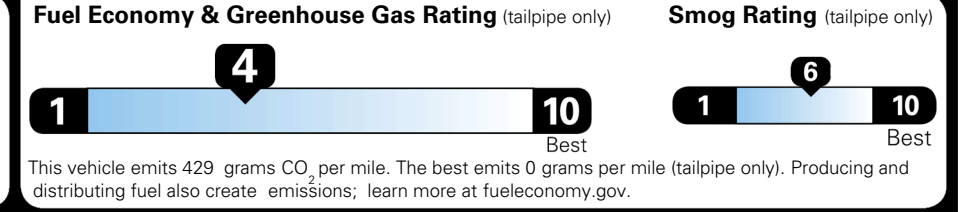

Actual results will vary for many reasons, including driving conditions and how you drive and maintain your vehicle. The average new vehicle gets 29 MPG and costs $8,000 to fuel over 5 years. Cost estimates are based on 15,000 miles per year at $ 3.10 per gallon. MPGe is miles per gasoline gallon equivalent. Vehicle emissions are a significant cause of climate change and smog.

fueleconomy.gov

Calculate personalized estimates and compare vehicles

GOVERNMENT 5-STAR SAFETY RATINGS

Overall Vehicle Score	Not Rated	
Based on the combined rating of frontal, side and rollover. Should ONLY be compared to other vehicles of similar size and weight.		
Frontal Crash	Driver	Not Rated
	Passenger	Not Rated
Based on the risk of injury in a frontal impact. Should ONLY be compared to other vehicles of similar size and weight.		
Side Crash	Front seat	Not Rated
	Rear seat	Not Rated
Star ratings based on the risk of injury in a side impact.		
Rollover	Not Rated	
Star ratings based on the risk of rollover in a single-vehicle crash.		

Star ratings range from 1 to 5 stars (★★★★★) with 5 being the highest.
Source: National Highway Traffic Safety Administration (NHTSA).
www.safercar.gov or 1-888-327-4236

Manufacturer's suggested retail price includes Manufacturer's recommended pre-delivery service. License and title fees, state and local taxes and other dealer installed options and accessories are not included in the manufacturer's suggested retail price.

PARTS CONTENT INFORMATION

FOR VEHICLES IN THIS CAR LINE U.S./CANADIAN PARTS CONTENT: 50 %

MAJOR SOURCES OF FOREIGN PARTS: KOREA: 35%

NOTE: PARTS CONTENT DOES NOT INCLUDE FINAL ASSEMBLY, DISTRIBUTION, OR OTHER NON-PARTS COSTS.

FOR THIS VEHICLE FINAL ASSEMBLY POINT: WEST POINT, GA, USA

COUNTRY OF ORIGIN ENGINE (MOTOR): KOREA
TRANSMISSION: USA