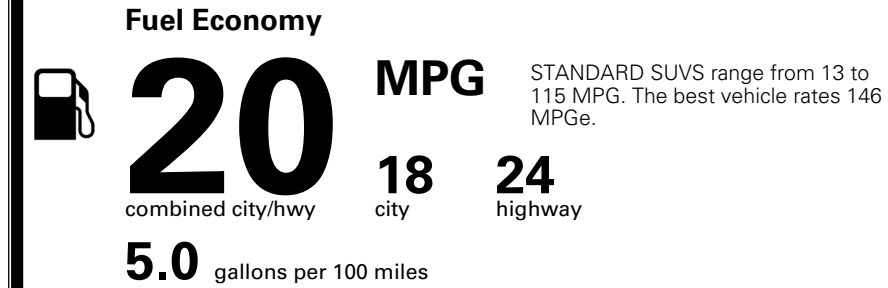

WARRANTY
10 Year/100,000 Mile Limited Powertrain Warranty
5 Year/60,000 Mile Limited Basic Warranty
5 Year/60,000 Mile Roadside Assistance

*Additional terms and conditions apply.
**Kia Connect may be currently unavailable for some Model Year 2022 and newer vehicles sold or purchased in Massachusetts; please see owners.kia.com for more information.
NOTE: When you purchase this vehicle, Kia America, Inc. collects personal information you provide to the dealership. For information on our collection and use of personal information and your rights, please see our Privacy Policy on www.kia.com.

MANUFACTURER'S SUGGESTED RETAIL PRICE ▶

COMPARE X-LINE EX AWD FEATURES

Added to/in place of standard EX AWD features

- 21" Gloss Black Alloy Wheels
- LED Projector Fog Lights
- X-Line Exterior and Interior Styling
- Liftgate Lamp
- Black Exterior Emblems
- 2nd Row Captain's Chairs (2 Seats)
- Self-Leveling Rear Suspension

ADDITIONAL INSTALLED EQUIPMENT:
(In addition to or in place of standard features)
Ebony Black Paint $495.00
Towing Package $625.00
- Tow Hitch

MSRP INCLUDING OPTIONS $ 48,410.00

INLAND FREIGHT AND HANDLING $ 1,545.00

TOTAL MANUFACTURER'S SUGGESTED RETAIL PRICE ▶ $ 49,955.00

TOTAL ADDITIONAL WEIGHT:

$ 47,290.00

Included
Included
Included
Included
Included
Included
Included

$495.00
$625.00

EPA DOT Fuel Economy and Environment

Gasoline Vehicle

You spend $3,500 more in fuel costs over 5 years
compared to the average new vehicle.

Annual fuel cost $2,300