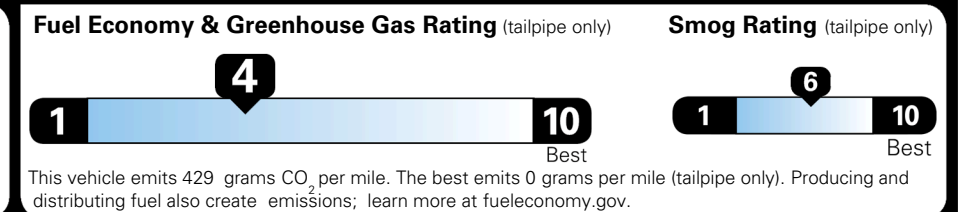

Actual results will vary for many reasons, including driving conditions and how you drive and maintain your vehicle. The average new vehicle gets 29 MPG and costs $8,000 to fuel over 5 years. Cost estimates are based on 15,000 miles per year at $ 3.10 per gallon. MPGe is miles per gasoline gallon equivalent. Vehicle emissions are a significant cause of climate change and smog.

fueleconomy.gov

Calculate personalized estimates and compare vehicles

GOVERNMENT 5-STAR SAFETY RATINGS

Overall Vehicle Score	Not Rated	
Based on the combined rating of frontal, side and rollover. Should ONLY be compared to other vehicles of similar size and weight.		
Frontal	Driver	Not Rated
Crash	Passenger	Not Rated
Based on the risk of injury in a frontal impact. Should ONLY be compared to other vehicles of similar size and weight.		
Side	Front seat	Not Rated
Crash	Rear seat	Not Rated
Star ratings based on the risk of injury in a side impact.		
Rollover	Not Rated	
Star ratings based on the risk of rollover in a single-vehicle crash.		

Star ratings range from 1 to 5 stars (★★★★★) with 5 being the highest.
Source: National Highway Traffic Safety Administration (NHTSA).
www.safercar.gov or 1-888-327-4236

Manufacturer's suggested retail price includes Manufacturer's recommended pre-delivery service. License and title fees, state and local taxes and other dealer installed options and accessories are not included in the manufacturer's suggested retail price.

PARTS CONTENT INFORMATION

FOR VEHICLES IN THIS CAR LINE U.S./CANADIAN PARTS CONTENT: 50 %

MAJOR SOURCES OF FOREIGN PARTS: KOREA: 35%

NOTE: PARTS CONTENT DOES NOT INCLUDE FINAL ASSEMBLY, DISTRIBUTION, OR OTHER NON-PARTS COSTS.

FOR THIS VEHICLE FINAL ASSEMBLY POINT: WEST POINT, GA, USA

COUNTRY OF ORIGIN ENGINE (MOTOR): KOREA
TRANSMISSION: USA