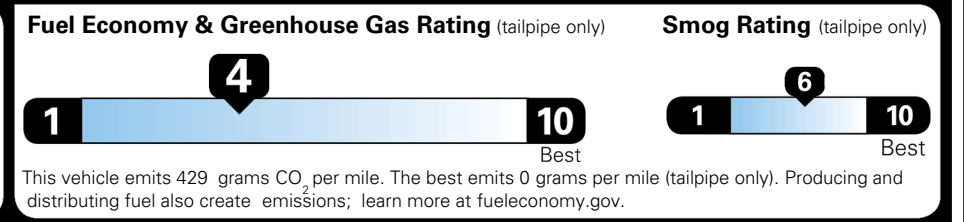

Actual results will vary for many reasons, including driving conditions and how you drive and maintain your vehicle. The average new vehicle gets 29 MPG and costs $8,000 to fuel over 5 years. Cost estimates are based on 15,000 miles per year at $ 3.10 per gallon. MPGe is miles per gasoline gallon equivalent. Vehicle emissions are a significant cause of climate change and smog.

fueleconomy.gov
Calculate personalized estimates and compare vehicles

Smartphone QR Code

GOVERNMENT 5-STAR SAFETY RATINGS

Overall Vehicle Score	Not Rated	
Based on the combined rating of frontal, side and rollover. Should ONLY be compared to other vehicles of similar size and weight.		
Frontal Crash	Driver	Not Rated
	Passenger	Not Rated
Based on the risk of injury in a frontal impact. Should ONLY be compared to other vehicles of similar size and weight.		
Side Crash	Front seat	Not Rated
	Rear seat	Not Rated
Star ratings based on the risk of injury in a side impact.		
Rollover	Not Rated	
Star ratings based on the risk of rollover in a single-vehicle crash.		

Star ratings range from 1 to 5 stars (★★★★★) with 5 being the highest.
Source: National Highway Traffic Safety Administration (NHTSA).
www.safercar.gov or 1-888-327-4236

Manufacturer's suggested retail price includes Manufacturer's recommended pre-delivery service. License and title fees, state and local taxes and other dealer installed options and accessories are not included in the manufacturer's suggested retail price.

PARTS CONTENT INFORMATION

FOR VEHICLES IN THIS CAR LINE U.S./CANADIAN PARTS CONTENT: 50 %

MAJOR SOURCES OF FOREIGN PARTS: KOREA: 35%

NOTE: PARTS CONTENT DOES NOT INCLUDE FINAL ASSEMBLY, DISTRIBUTION, OR OTHER NON-PARTS COSTS.

FOR THIS VEHICLE FINAL ASSEMBLY POINT: WEST POINT, GA, USA

COUNTRY OF ORIGIN ENGINE (MOTOR): KOREA

TRANSMISSION: USA