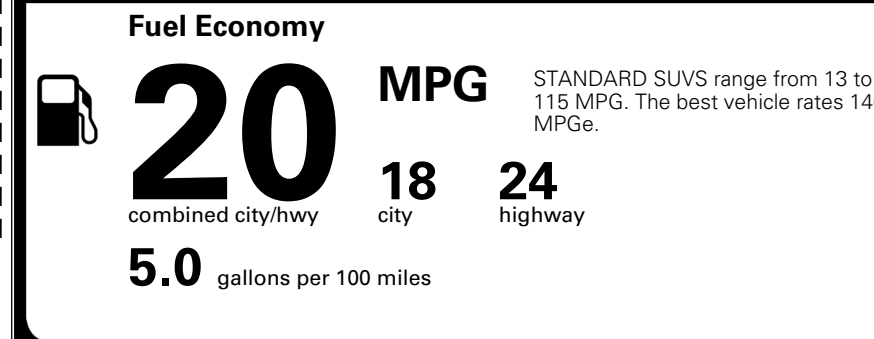

EPA DOT Fuel Economy and Environment

Gasoline Vehicle

You spend $3,500 more in fuel costs over 5 years
compared to the average new vehicle.

Annual fuel cost $2,300