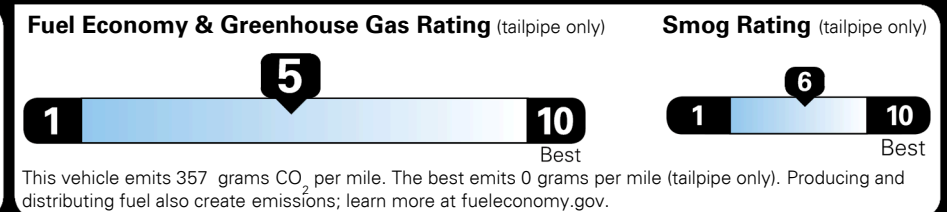

MSRP INCLUDING OPTIONS \$ 38,195.00

INLAND FREIGHT AND HANDLING \$ 1,445.00

TOTAL MANUFACTURER'S SUGGESTED RETAIL PRICE ▶ \$ 39,640.00

TOTAL ADDITIONAL WEIGHT: 8.0

*Additional terms and conditions apply.
 **Kia Connect may be currently unavailable for some Model Year 2022 and newer vehicles sold or purchased in Massachusetts; please see owners.kia.com for more information.
 NOTE: When you purchase this vehicle, Kia America, Inc. collects personal information you provide to the dealership. For information on our collection and use of personal information and your rights, please see our Privacy Policy on www.kia.com.

EPA DOT Fuel Economy and Environment

Gasoline Vehicle

You spend \$1,500 more in fuel costs over 5 years
 compared to the average new vehicle.

Annual fuel cost \$2,000

Actual results will vary for many reasons, including driving conditions and how you drive and maintain your vehicle. The average new vehicle gets 29 MPG and costs \$8,500 to fuel over 5 years. Cost estimates are based on 15,000 miles per year at \$ 3.30 per gallon. MPGe is miles per gasoline gallon equivalent. Vehicle emissions are a significant cause of climate change and smog.