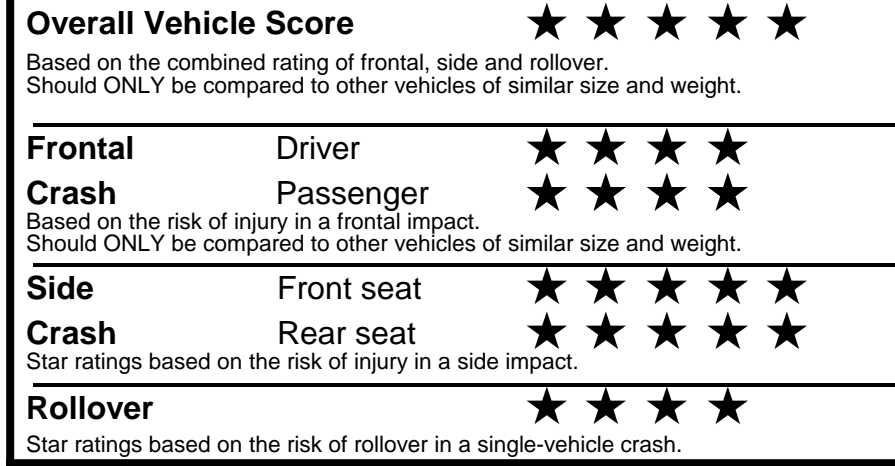

GOVERNMENT 5-STAR SAFETY RATINGS

PARTS CONTENT INFORMATION

FOR VEHICLES IN THIS CAR LINE U.S./CANADIAN PARTS CONTENT: 55 %

MAJOR SOURCES OF FOREIGN PARTS: KOREA: 30%

NOTE: PARTS CONTENT DOES NOT INCLUDE FINAL ASSEMBLY, DISTRIBUTION, OR OTHER NON-PARTS COSTS.

FOR THIS VEHICLE FINAL ASSEMBLY POINT: WEST POINT, GA, USA

COUNTRY OF ORIGIN ENGINE (MOTOR): USA

TRANSMISSION: USA

Star ratings range from 1 to 5 stars (★★★★★) with 5 being the highest.
Source: National Highway Traffic Safety Administration (NHTSA).
www.safercar.gov or 1-888-327-4236

Manufacturer's suggested retail price includes Manufacturer's recommended pre-delivery service. License and title fees, state and local taxes and other dealer installed options and accessories are not included in the manufacturer's suggested retail price.