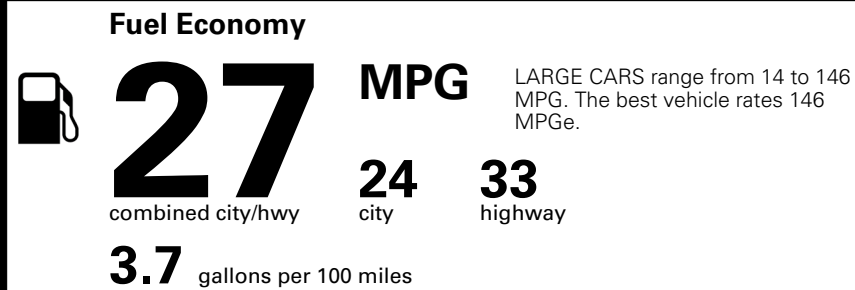

EPA DOT Fuel Economy and Environment

Gasoline Vehicle

You spend $750 more in fuel costs over 5 years compared to the average new vehicle.

Annual fuel cost $1,850