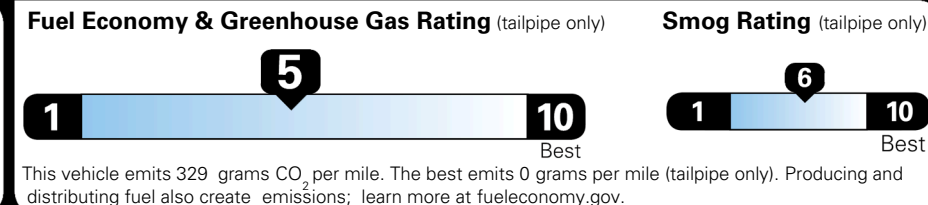

EPA DOT Fuel Economy and Environment

Gasoline Vehicle

You spend \$750 more in fuel costs over 5 years compared to the average new vehicle.

Annual fuel cost \$1,850

Actual results will vary for many reasons, including driving conditions and how you drive and maintain your vehicle. The average new vehicle gets 29 MPG and costs \$8,500 to fuel over 5 years. Cost estimates are based on 15,000 miles per year at \$ 3.30 per gallon. MPGe is miles per gasoline gallon equivalent. Vehicle emissions are a significant cause of climate change and smog.