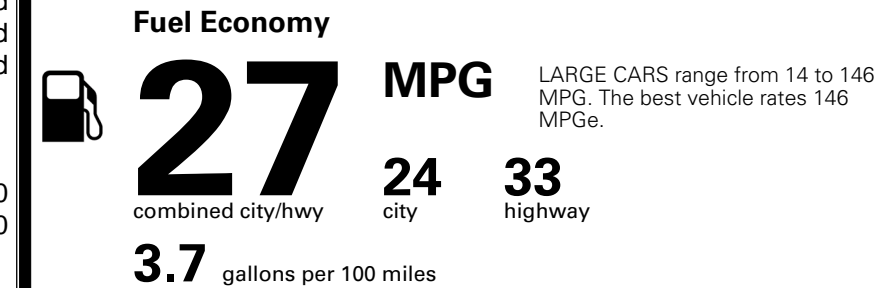

TOTAL ADDITIONAL WEIGHT: 7.3

*Additional terms and conditions apply.

**Kia Connect may be currently unavailable for some Model Year 2022 and newer vehicles sold or purchased in Massachusetts; please see owners.kia.com for more information.

EPA DOT Fuel Economy and Environment

Gasoline Vehicle

You spend
\$750
 more in fuel costs
 over 5 years
 compared to the
 average new vehicle.

Annual fuel cost
\$1,850

Fuel Economy & Greenhouse Gas Rating (tailpipe only) Smog Rating (tailpipe only)