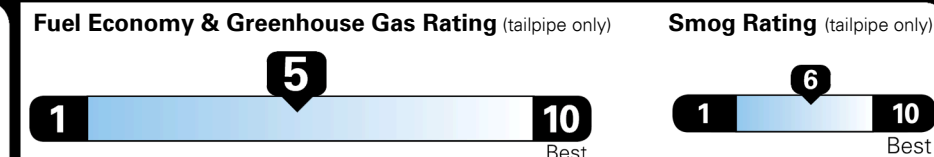

This vehicle emits 329 grams CO₂ per mile. The best emits 0 grams per mile (tailpipe only). Producing and distributing fuel also create emissions; learn more at fueleconomy.gov.

Actual results will vary for many reasons, including driving conditions and how you drive and maintain your vehicle. The average new vehicle gets 28 MPG and costs $9,500 to fuel over 5 years. Cost estimates are based on 15,000 miles per year at $ 3.50 per gallon. MPGe is miles per gasoline gallon equivalent. Vehicle emissions are a significant cause of climate change and smog.

fueleconomy.gov

Calculate personalized estimates and compare vehicles

GOVERNMENT 5-STAR SAFETY RATINGS

Overall Vehicle Score ★ ★ ★ ★ ★

Based on the combined rating of frontal, side and rollover. Should ONLY be compared to other vehicles of similar size and weight.

Frontal Driver ★ ★ ★ ★ ★

Crash Passenger ★ ★ ★ ★ ★

Based on the risk of injury in a frontal impact. Should ONLY be compared to other vehicles of similar size and weight.

Side Front seat ★ ★ ★ ★ ★

Crash Rear seat ★ ★ ★ ★ ★

Star ratings based on the risk of injury in a side impact.

Rollover ★ ★ ★ ★ ★

Star ratings based on the risk of rollover in a single-vehicle crash.

Star ratings range from 1 to 5 stars (★★★★★) with 5 being the highest.

Source: National Highway Traffic Safety Administration (NHTSA).

www.safercar.gov or 1-888-327-4236

Manufacturer's suggested retail price includes Manufacturer's recommended pre-delivery service. License and title fees, state and local taxes and other dealer installed options and accessories are not included in the manufacturer's suggested retail price.

PARTS CONTENT INFORMATION

FOR VEHICLES IN THIS CAR LINE U.S./CANADIAN PARTS CONTENT: 0 %

MAJOR SOURCES OF FOREIGN PARTS: KOREA: 95%

NOTE: PARTS CONTENT DOES NOT INCLUDE FINAL ASSEMBLY, DISTRIBUTION, OR OTHER NON-PARTS COSTS.

FOR THIS VEHICLE FINAL ASSEMBLY POINT: HWASUNG, KOREA

COUNTRY OF ORIGIN

ENGINE (MOTOR): KOREA

TRANSMISSION: KOREA