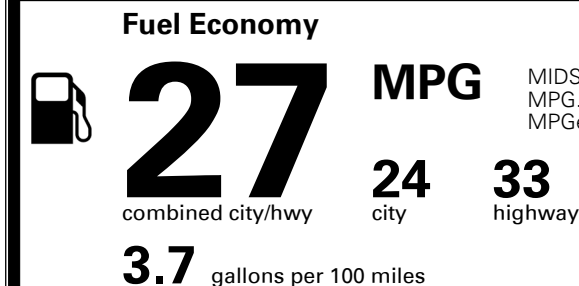

EPA DOT Fuel Economy and Environment

Gasoline Vehicle

MIDSIZE CARS range from 15 to 140 MPG. The best vehicle rates 140 MPGe.

You spend $250 more in fuel costs over 5 years compared to the average new vehicle.

Annual fuel cost $1,950