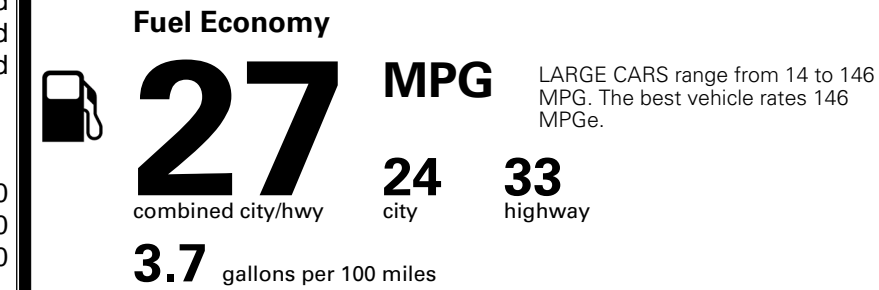

TOTAL MANUFACTURER'S SUGGESTED RETAIL PRICE ▶

\$ 34,525.00

TOTAL ADDITIONAL WEIGHT: 7.3

EPA DOT Fuel Economy and Environment

Gasoline Vehicle

You spend \$750 more in fuel costs over 5 years compared to the average new vehicle.