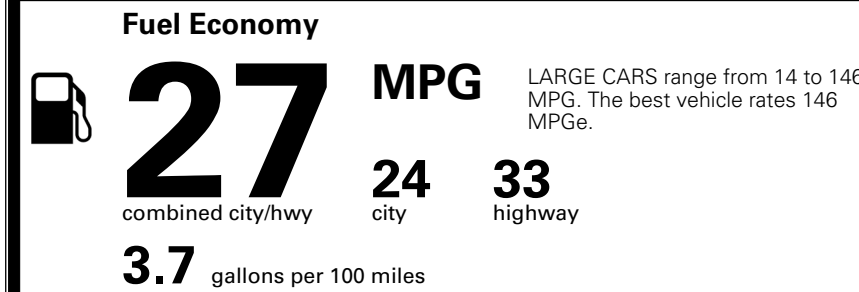

TOTAL MANUFACTURER'S SUGGESTED RETAIL PRICE ▶

\$ 33,735.00

TOTAL ADDITIONAL WEIGHT: 7.3

*Additional terms and conditions apply.
 **Kia Connect may be currently unavailable for some Model Year 2022 and newer vehicles sold or purchased in Massachusetts; please see owners.kia.com for more information.
 NOTE: When you purchase this vehicle, Kia America, Inc. collects personal information you provide to the dealership. For information on our collection and use of personal information and your rights, please see our Privacy Policy on www.kia.com.

EPA DOT Fuel Economy and Environment

Gasoline Vehicle

You spend \$750 more in fuel costs over 5 years compared to the average new vehicle.

Annual fuel cost \$1,850

Actual results will vary for many reasons, including driving conditions and how you drive and maintain your vehicle. The average new vehicle gets 29 MPG and costs \$8,500 to fuel over 5 years. Cost estimates are based on 15,000 miles per year at \$ 3.30 per gallon. MPGe is miles per gasoline gallon equivalent. Vehicle emissions are a significant cause of climate change and smog.