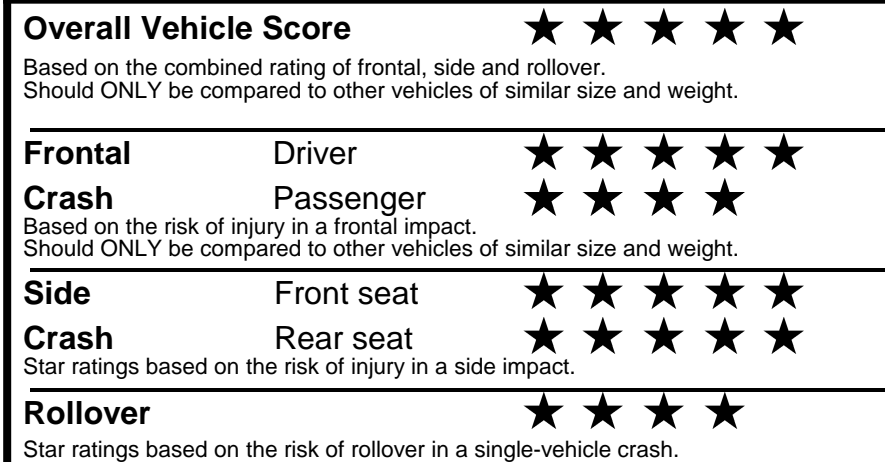

fueleconomy.gov

Calculate personalized estimates and compare vehicles

GOVERNMENT 5-STAR SAFETY RATINGS

Star ratings range from 1 to 5 stars (★★★★★) with 5 being the highest. Source: National Highway Traffic Safety Administration (NHTSA). www.safercar.gov or 1-888-327-4236