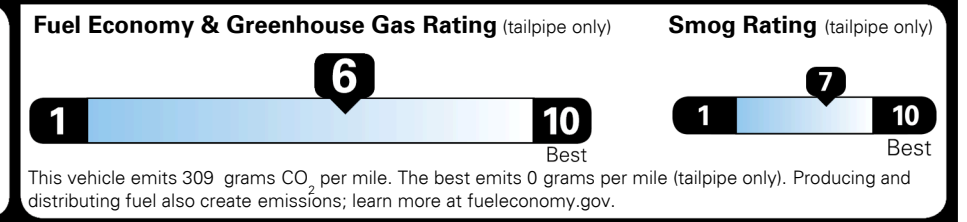

TOTAL ADDITIONAL WEIGHT: 5.8

EPA DOT Fuel Economy and Environment

Gasoline Vehicle

You save \$500
 in fuel costs over 5 years compared to the average new vehicle.

Annual fuel cost \$1,850

Actual results will vary for many reasons, including driving conditions and how you drive and maintain your vehicle. The average new vehicle gets 28 MPG and costs \$9,750 to fuel over 5 years. Cost estimates are based on 15,000 miles per year at \$ 3.60 per gallon. MPGe is miles per gasoline gallon equivalent. Vehicle emissions are a significant cause of climate change and smog.