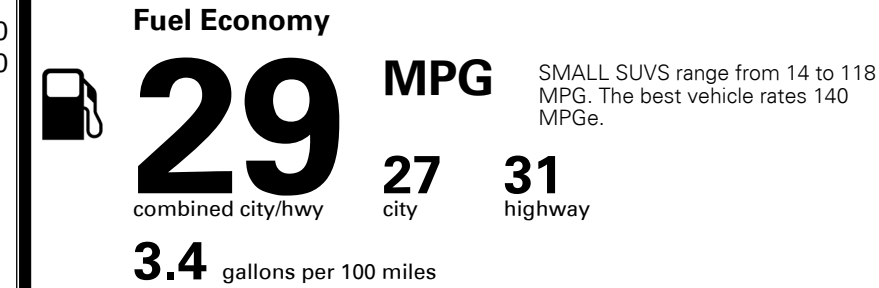

MANUFACTURER'S SUGGESTED RETAIL PRICE ▶

$ 26,490.00

ADDITIONAL INSTALLED EQUIPMENT:
(In addition to or in place of standard features)
Dark Ocean Blue / White Roof Paint $395.00
Carpeted Floor Mats $175.00

MSRP INCLUDING OPTIONS

$ 27,060.00

INLAND FREIGHT AND HANDLING

$ 1,325.00

TOTAL MANUFACTURER'S SUGGESTED RETAIL PRICE ▶

$ 28,385.00

*Additional terms and conditions apply.

**Kia Connect may be currently unavailable for Model Year 2022 and newer vehicles sold or purchased in Massachusetts; please see owners.kia.com for updates on availability.

NOTE: When you purchase this vehicle, Kia America, Inc. collects personal information you provide to the dealership. For information on our collection and use of personal information and your rights, please see our Privacy Policy on www.kia.com.

TOTAL ADDITIONAL WEIGHT: 5.8

EPA DOT Fuel Economy and Environment

Gasoline Vehicle

You save $500
in fuel costs over 5 years compared to the average new vehicle.

Annual fuel cost $1,850